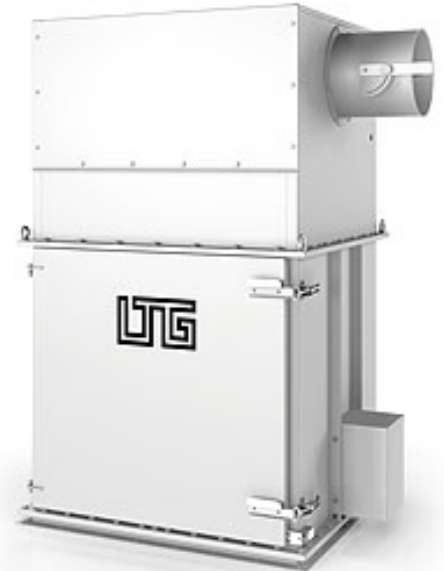

LTG AEROB®
FILTRATION SOLUTIONS

Aerob Matador AMT 4

Top-mounted bag filter with integrated ventilator

Construction and applications of this model are the same as for the AMT 3 series, but **the AMT 4 is fitted with an integrated ventilator**.

Technical Data:

LTG AEROB spec sheet 1.08-AMTBR4

© WEIS INDUSTRIES® GmbH & Co KG

Weitere Informationen / More Informations
Mail: info@ltg-aerob.de Phone: **+49 7151 6040-137**